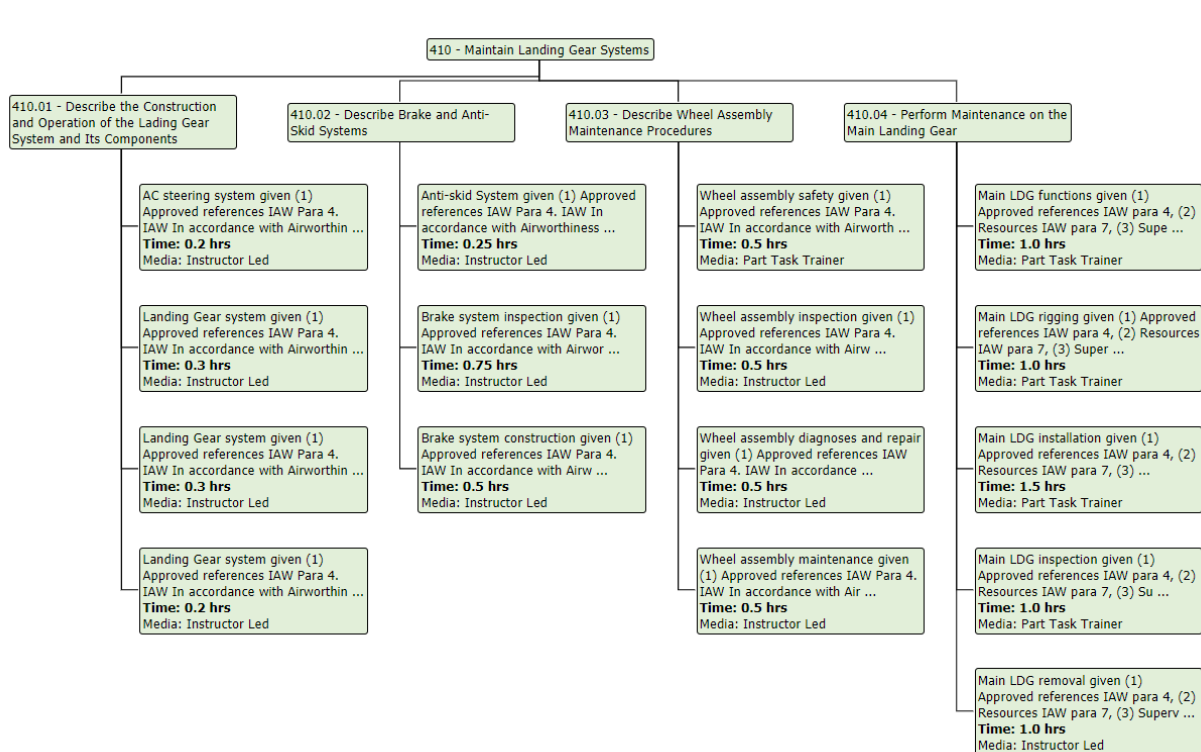

Mission PO/EO Tree

Performance and Enabling Objectives can be presented in a block diagram, along with media and time needed to train each element.