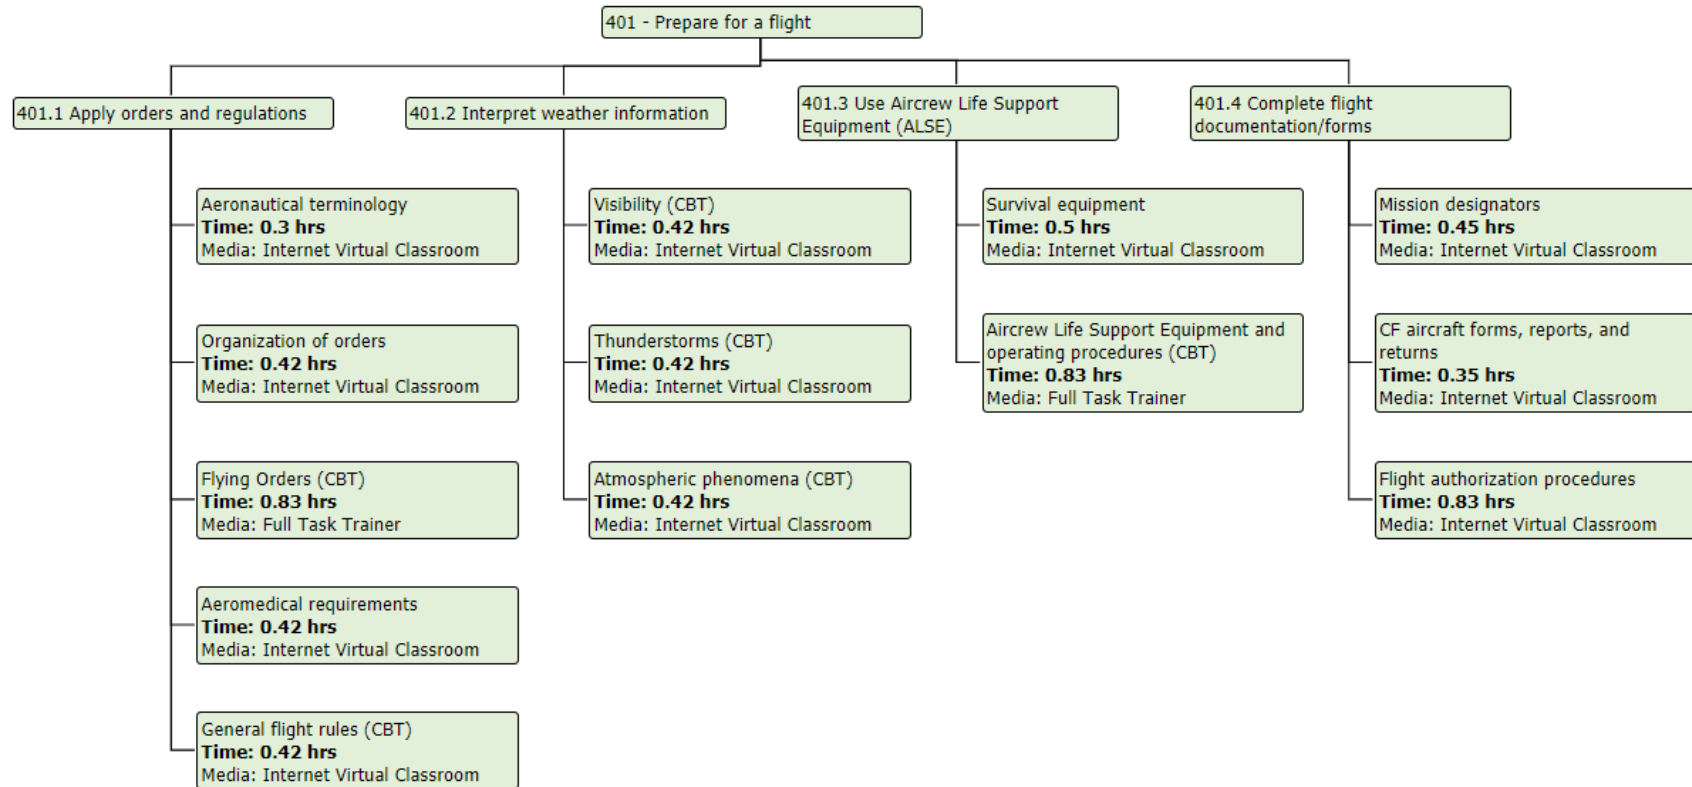

# Job PO/EO Tree

Performance Objectives, Enabling Objectives and Learning Objectives can be presented in a block diagram, along with media and time needed to train each element.